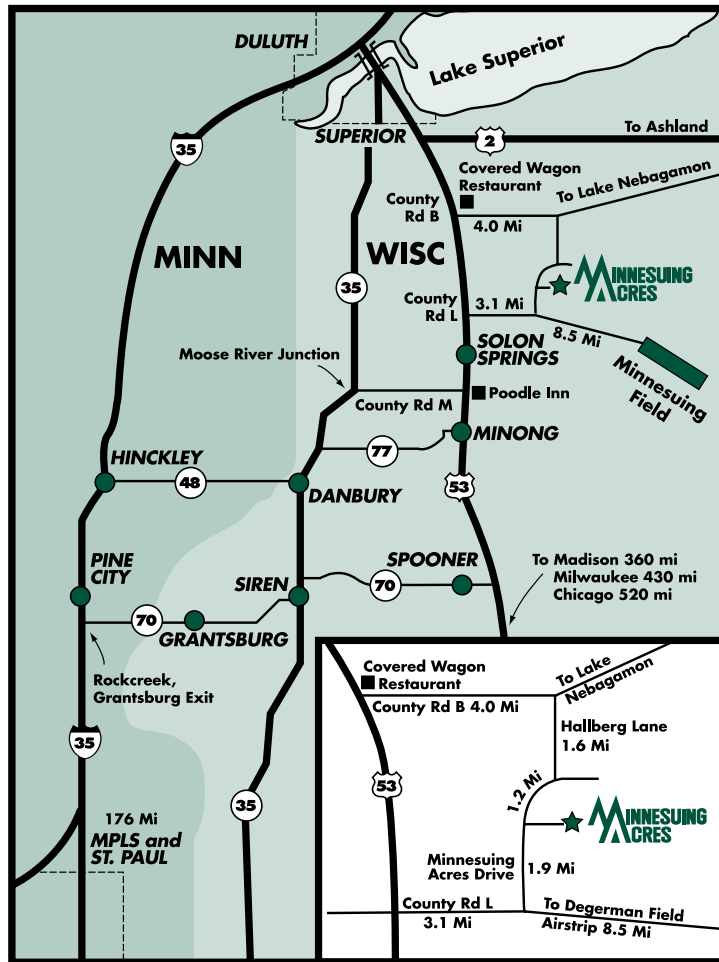

Map and Directions

By Plane... Fly into Duluth International Airport, just 30 miles from Minnesuing Acres. Airport pickup service is available.

By Auto... North on 35W to Hinckley Exit. Go right (East) on 48 to Danbury. Go North on 35/77 and continue East on 77 to Minong. From there, travel 53 North to Cty. Rd. L; you will turn right. You will take a left on Minnesuing Acres Drive, and continue straight until you take a right into the drive.

Alternative Directions (same amount of time)... North on 35W to Duluth; take the second Wisconsin exit, 53 South. Continue on 53 South until you reach Cty. Rd. B; take a left. Take a right on Hallberg, right on Minnesuing Acres Drive and a left into the drive.